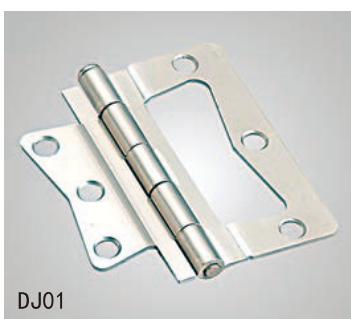

M05
Residential Door Hinge
3" x 3-3/16" x 2.0mm-SQ x 5/8R

M33
Residential Door Hinge
3.5" x 3-3/4" x 2.2mm-SQ x 5/8R

M45
Residential Door Hinge
4" x 4.08" x 2.5mm-SQ x 5/8R

HJ81
Residential Door Hinge
2" x 2" x 1.4mm,
2.5" x 2.5" x 1.8mm

DJ01
Butterfly Non-Mortise Hinge
3.5" x 1.8mm

TS05
Lift-off Hinge
80 x 80 x 2.5mm

M0155-C
Residential Door Hinge
3" x 3" x 2.0mm-Ball Tip

M2055-E
Residential Door Hinge
3.5" x 3.5" x 2.2mm-Steeple Tip

M4100-D
Residential Door Hinge
4" x 4" x 2.5mm-Pagoda Tip