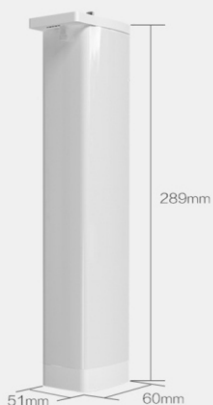

# Main Products <<<<

智能窗帘/Intelligent curtain

产品尺寸 白色  
PRODUCT SIZE WHITE

直流电机  
DC motor

电动轨道/Electric track

智能语音控制

Intelligent voice control

起始挂钩  
隐形美观  
Initial hook  
Invisible beauty

特制皮带  
超强韧性  
Special belt  
Super strong

内含8mm钢丝/8mm steel wire included

停电手拉设计

Design of power cut hand pull

如果家里停电, 可以和普通窗帘一样拉开  
If there is a power failure at home, it can be opened like ordinary curtains