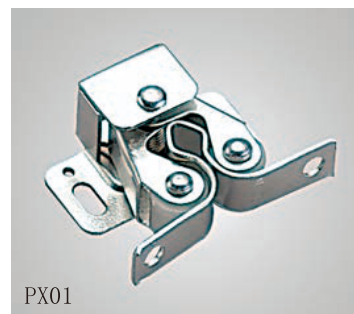

C004

Double Touch Catch
50mm

C003

Single Touch Catch
22mm

PG

Glass Door Hinge

CX020

Magnetic Catch
42mm

CX040

Magnetic Catch
25mm

PX01

Double-Roll Catch
24mm, 36mm

CX07

Magnetic Catch with One Hole
Plate 32mm

CX13

Magnetic Catch
47mm

SBP

Brass Double-Ball
1-11/16", 1-15/16", 2-3/8",
2-3/4"

CX14

Double Magnetic Catch with One
Plate
64mm

CX15

Magnetic Catch
35mm

CX16

Double Magnetic Catch with
Two Plates (Square)
64mm