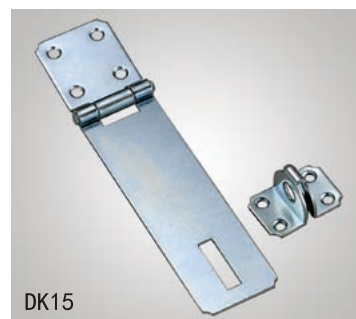

HJ62

Heavy Narrow Butt Hinge
2-1/2" x 1-5/8"

DK05

Safety Hasp Adjustable Staple
1.5", 3.5", 6"

DK15

Heavy Hinge Hasp With Fixed Staple
2.5", 3.5", 4.5", 6"

M2222

R6.35 Round Corner Narrow Hinge
3.5" x 2-5/16" x 2.1mm-1/4R

M2211

1/2 Round Corner Narrow Hinge
3.5" x 2-5/16" x 2.1mm-1/2R

M2455

G89 (R12.7) Round Corner Narrow Hinge
89 x 57 x 1.6mm-5/8R

QJ01

Three-Leaf Flag Hinge
3-1/2" x 2-1/2"

HJ05

Heavy Narrow Butt Hinge
1" x 1" x 1.2mm, 1.5" x 1.35" x 1.2mm,
2" x 1.55" x 1.4mm

HJ06

Heavy Narrow Butt Hinge
2.5" x 1.65" x 1.4mm, 3" x 2" x 1.6mm,

PZ42

Flat Non-Mortise Hinge
3" x 1-1/4"

ZM06

Institutional Hinge
2-3/4" x 0.095"

ZM03

Institutional Hinge
2-3/4" x 0.095"